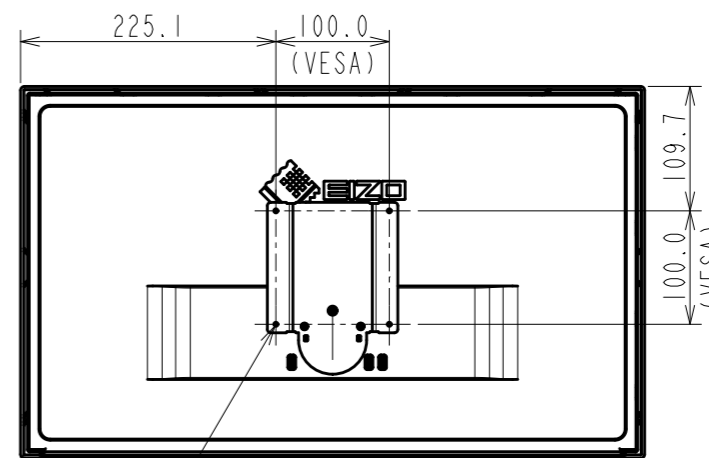

OUTLINE DIMENSIONS

MODEL FlexScan FLT

UNIT mm

EIZO Corporation

OUTLINE DIMENSIONS

MODEL FlexScan FLT

UNIT mm

EIZO Corporation

4xM4(Max Depth 14.8mm)