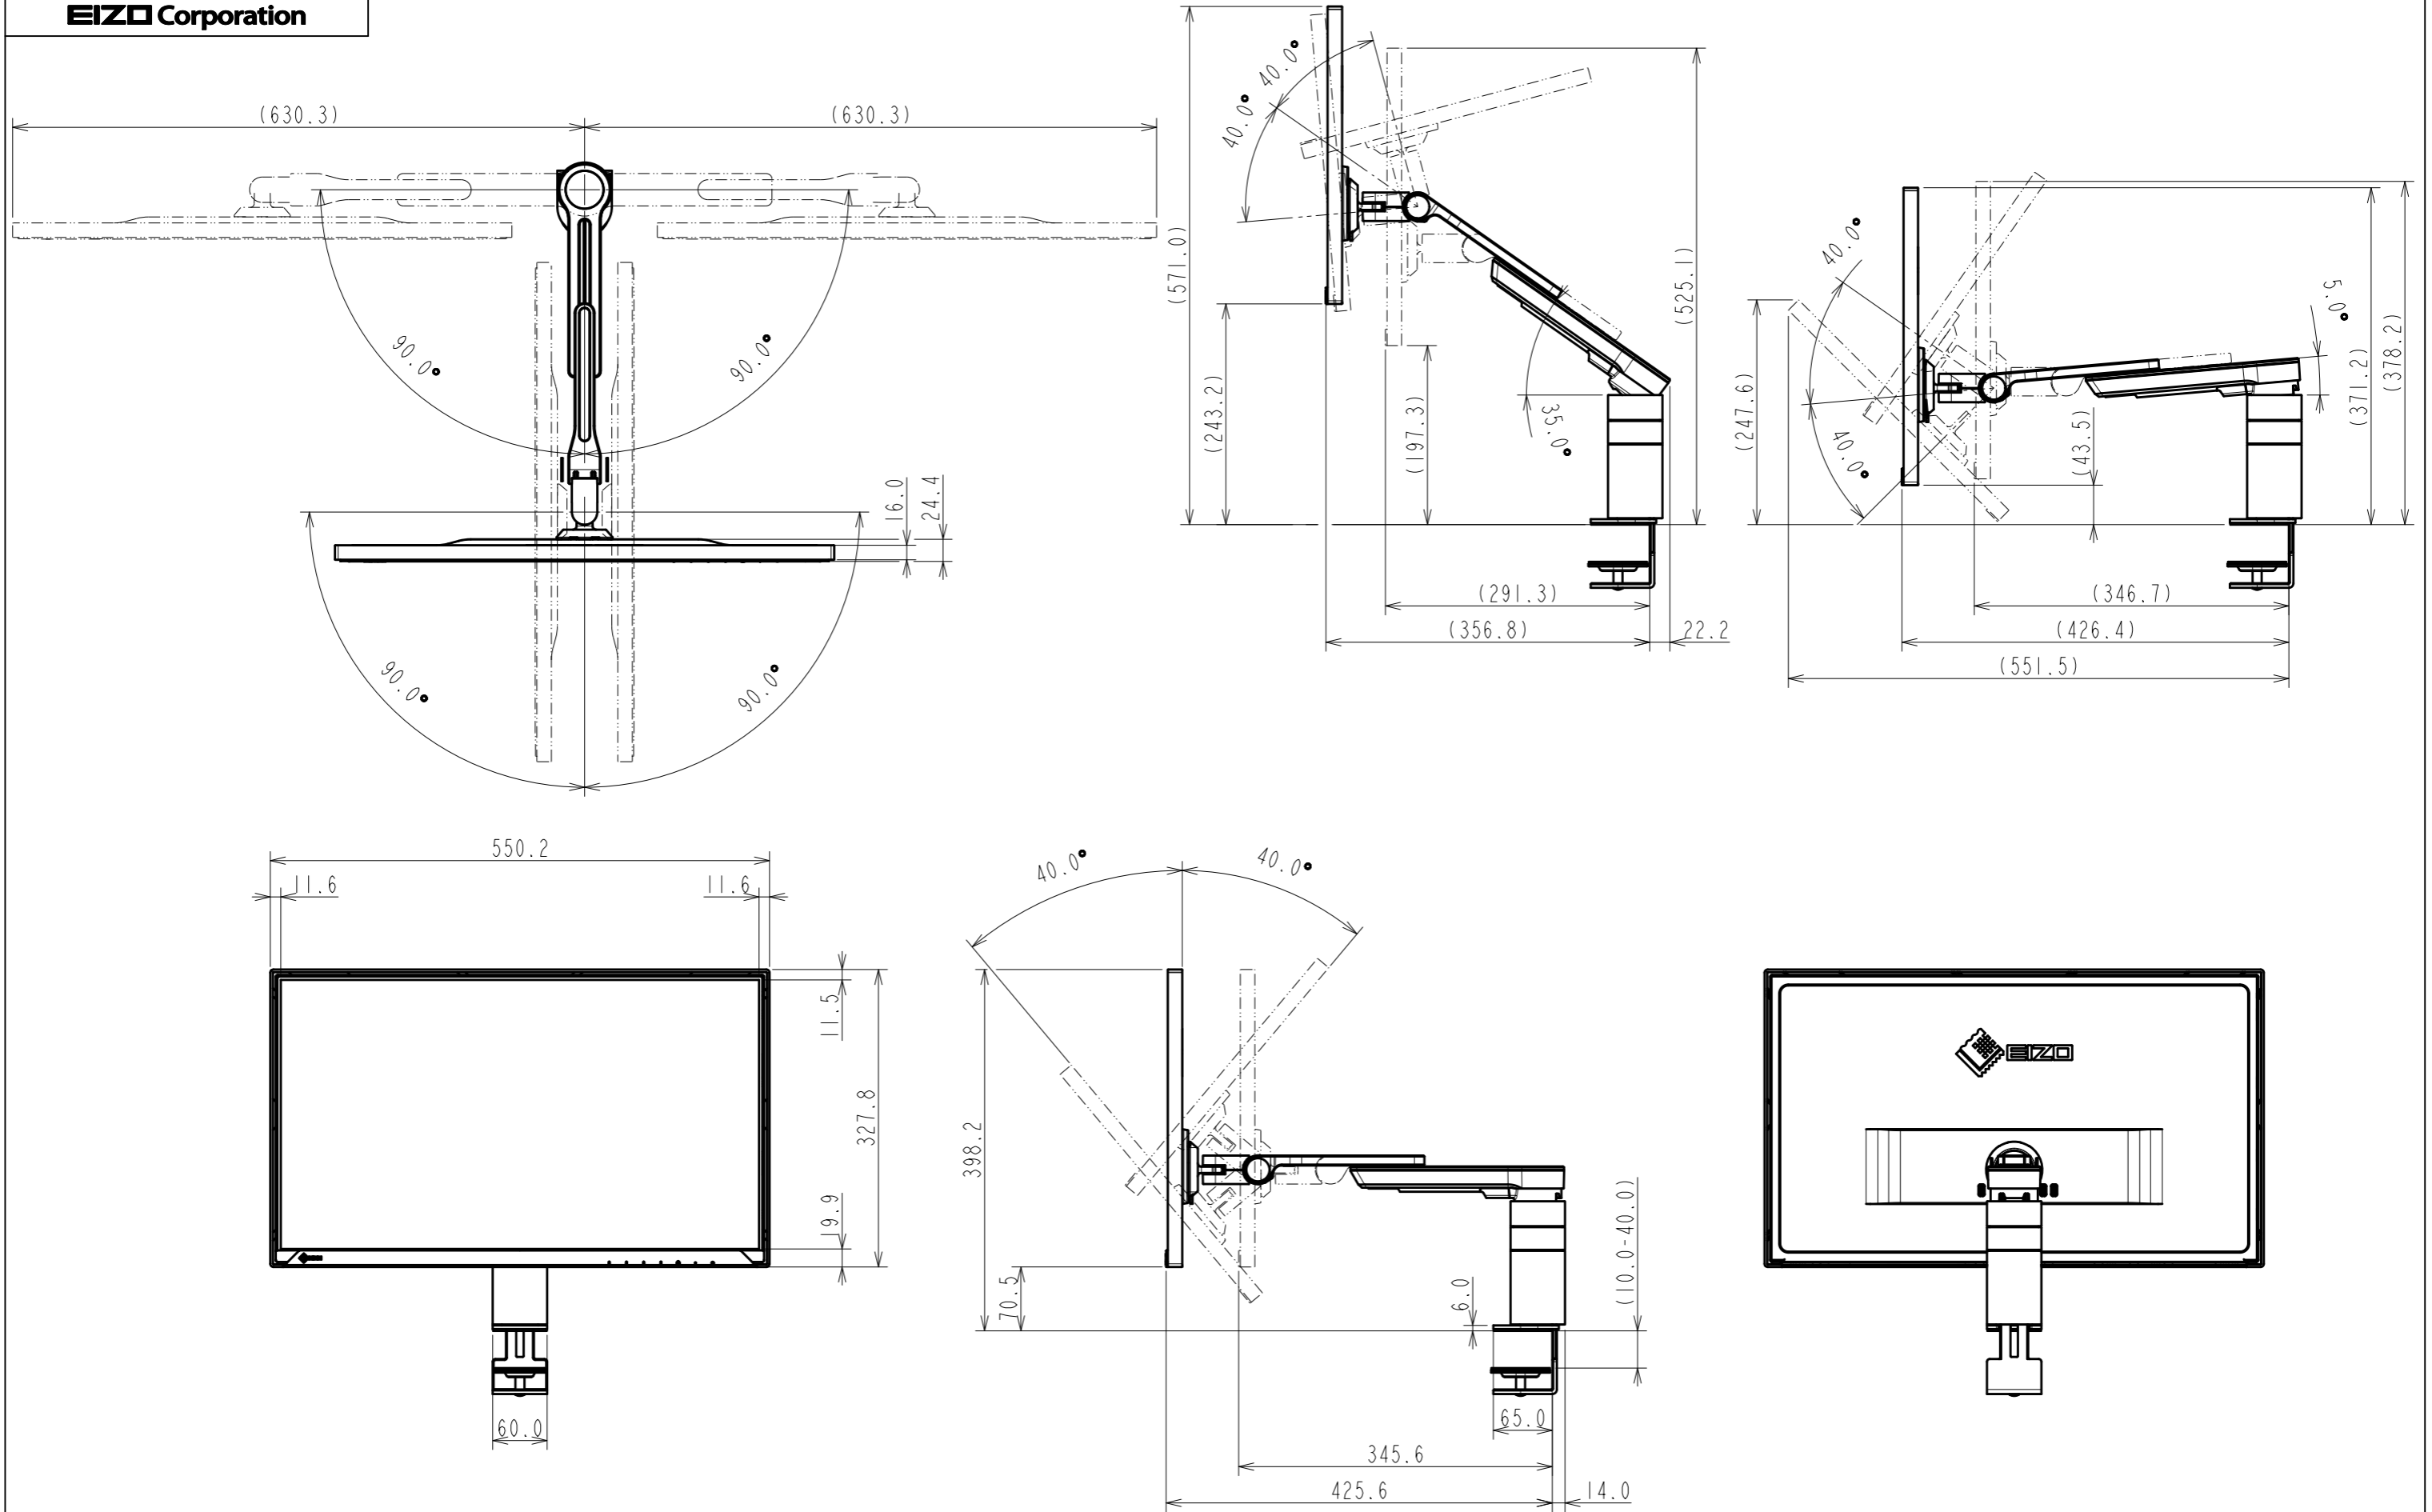

OUTLINE DIMENSIONS

MODEL FlexScan FLT

UNIT mm

EIZO Corporation

OUTLINE DIMENSIONS

MODEL FlexScan FLT

UNIT mm

EIZO Corporation

4xM4(Max Depth 14.8mm)