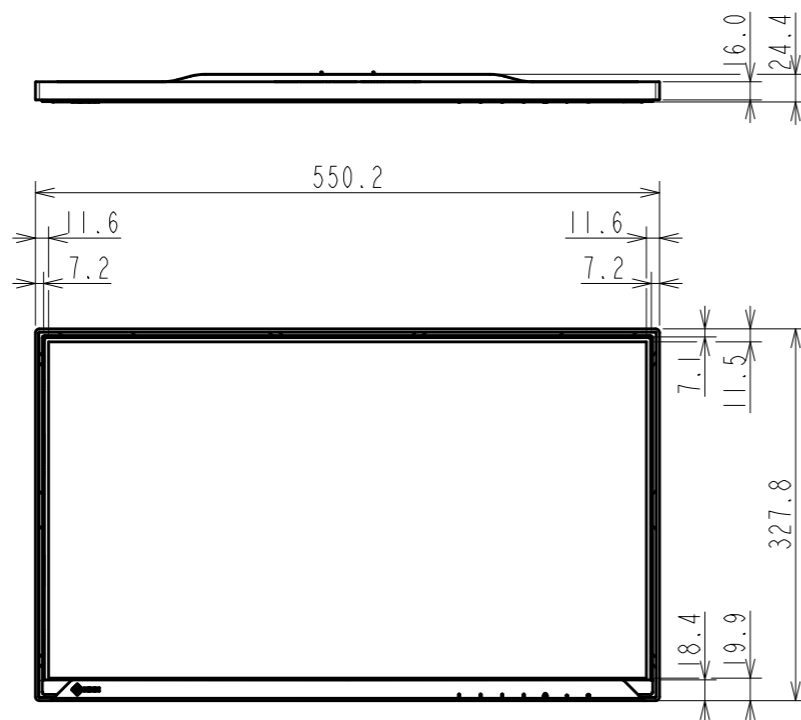

OUTLINE DIMENSIONS

MODEL FlexScan FLT

UNIT mm

EIZO Corporation

OUTLINE DIMENSIONS

MODEL FlexScan FLT

UNIT mm

EIZO Corporation

4xM4(Max Depth 14.8mm)